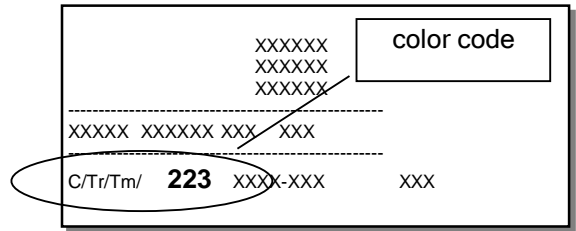

LEXUS

POSIZIONAMENTO TARGHETTA:
interno vano motore o libretto manutenzione

ES		
CODICE	NOME COLORE	COLOR PROFI SYSTEM
PASTELLI		
212	Black	SA300.25
MET - MICA - PEARL		
083	White nova gf	MA032.9905
085	Sonic quartz	MA033.0075
223	Graphite black GF	MA941.1125
1J7	Sonic titanium	MA471.20
1L1	Sonic chrome	---
1L2	Sonic iridium	---
4X8	Ive ecru M.M.	MM035.70
8X1	Layart heat blue	MB898.65
8X5	Deep blue	MB598.20

LC		
CODICE	NOME COLORE	COLOR PROFI SYSTEM
PASTELLI		
212	Black	SA300.25
MET - MICA - PEARL		
083	White nova gf	MA032.9905
223	Graphite black GF	MA941.1125
1G0	Dark grey	MA856.44
1J7	Sonic titanium	MA471.20
1L2	Sonic iridium	---
3T5	Radiant red contrast layering	---
4Y1	Blazing carnelian contrast	MY085.90
5C1	Naples yellow	MY051.3350
6X4	Terrane khaki M.M.	---
8X5	Deep blue	MB598.20

LS		
CODICE	NOME COLORE	COLOR PROFI SYSTEM
PASTELLI		
212	Black	SA300.25
MET - MICA - PEARL		
085	Sonic quartz	MA033.0075
223	Graphite black GF	MA941.1125
1J2	Sonic silver	---
1J7	Sonic titanium	MA471.20
1K2	Manganese luster	MM304.12
3R1	Red crystal	MR214.13
3U3	Sonic agate	---
4U7	Sleek ecru	MM131.57
4X2	Amber crystal shine	MR301.4250
8X5	Deep blue	MB598.20

NX		
CODICE	NOME COLORE	COLOR PROFI SYSTEM
PASTELLI		
212	Black	SA300.25
3T2	Maddar red	SR243.90
MET - MICA - PEARL		
083	White nova gf	MA032.9905
085	Sonic quartz	MA033.0075
223	Graphite black GF	MA941.1125
1J7	Sonic titanium	MA471.20
1L1	Sonic chrome	---
4Y1	Blazing carnelian contrast	MY085.90
6X4	Terrane khaki M.M.	---
8X1	Layart heat blue	MB898.65
8Y6	Celestial blue GF	MB862.48