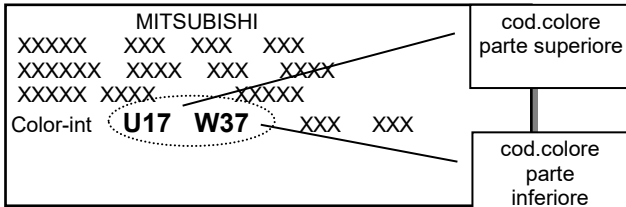

MITSUBISHI

POSIZIONAMENTO TARGHETTA:

interno vano motore
o battuta porta lato passeggero
Modello COLT: il codice colore
è preceduto dalla sigla EXT. Es.: EXT **A50**

ECLIPSE CROSS

CODICE	NOME COLORE	COLOR PROFI SYSTEM
PASTELLI		
W37	White / Polar	SA060.50
MET - MICA - PEARL		
C21	Brown	MM293.35
D06	Sporty blue	MB849.7725
P62	Red / Diamond	---
U17	Titanium grey	MA536.20
U25	Sterling silver	MA263.08
W13	White / Diamond	MA033.10
X42	Amethyst black	MA961.45

L200

CODICE	NOME COLORE	COLOR PROFI SYSTEM
PASTELLI		
W32	Fairy white	SA066.50
MET - MICA - PEARL		
C06	Greysh brown	MM307.30
D23	Blue	MB752.90
M08	Sun flare orange	MY085.64
U25	Silver	MA263.08
U28	Graphite gray	MA739.19
W85	White diamond	MA039.00
X37	Diamont black	MA949.24
PARAFANGHINI		
C2M		MA527.10
C2M		MA645.70

OUTLANDER

CODICE	NOME COLORE	COLOR PROFI SYSTEM
PASTELLI		
W37	White / Polar	SA060.50
MET - MICA - PEARL		
C06	Greysh brown	MM307.30
D14	Dark tanzanite blue	MB593.63
P62	Red / Diamond	---
U17	Titanium grey	MA536.20
U25	Silver	MA263.08
W13	White	MA033.10
X40	Ruby black	---
X42	Amethyst black	MA961.45

SPACE STAR

CODICE	NOME COLORE	COLOR PROFI SYSTEM
PASTELLI		
W19	White	SA066.50
MET - MICA - PEARL		
A66	Silver	MA244.02
P19	Red	MR151.96
P57	Bluish red	MR410.70
T69	Medium blue	MB710.00
U17	Titanium grey	MA536.20
W85	White diamond	MA039.00
X08	Pyrenees black	MA953.50
Y35	Sand yellow	MY051.16