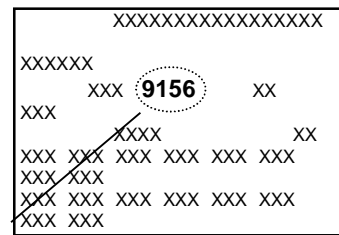

SKODA

POSIZIONAMENTO TARGHETTA:
interno vano ruota di scorta, interno vano motore o
cassetto portaoggetti

cod.col

ENYAQ		
CODICE	NOME COLORE	COLOR PROFI SYSTEM
PASTELLI		
V5F / 6D	Energy blue	SB178.20
MET - MICA - PEARL		
A7W / 8E	Reflexsilber	MA194.00
F3P / K1	Velvet red	MR151.7492
F5W / 8X	Race blue	MB839.04
F7B / H6	Arctic silver	MA201.85
F9R / Z4	Black magic	MA961.56
LF7C/5X	Graphite grey	MA609.02
S9R / 2Y	Moon white	MA028.10

FABIA		
CODICE	NOME COLORE	COLOR PROFI SYSTEM
PASTELLI		
1026 / 9P	Candyweiss	SA256.50
MET - MICA - PEARL		
9156 / 8E	Brilliant silber	MA194.00
9463 / 8X	Race blue	MB839.04
9910 / 1Z	Black magic	MA937.50
F3P / K1	Velvet red	MR151.7492
F5W / 8X	Race blue	MB839.04
LA2Z/2X	Phoenix orange	- - -
LF7C/5X	Graphite grey	MA609.02
S9R / 2Y	Moon white	MA028.10
TETTO		
9156 / 8E	Brilliant silber	MA194.00
9910 / 1Z	Black magic	MA937.50

KAMIQ		
CODICE	NOME COLORE	COLOR PROFI SYSTEM
PASTELLI		
1026 / 9P	Candyweiss	SA256.50
V5F / 6D	Energy blue	SB178.20
MET - MICA - PEARL		
9910 / 1Z	Black magic	MA937.50
A7W / 8E	Reflexsilber	MA194.00
F3P / K1	Velvet red	MR151.7492
F5W / 8X	Race blue	MB839.04
LA2Z/2X	Phoenix orange	- - -
LF7C/5X	Graphite grey	MA609.02
S9R / 2Y	Moon white	MA028.10

KAROQ		
CODICE	NOME COLORE	COLOR PROFI SYSTEM
PASTELLI		
B9A / B4	Candyweiss	SA170.50
F7A / M3	Steel grau	SA272.10
V5F / 6D	Energy blue	SB178.20
MET - MICA - PEARL		
A7W / 8E	Reflexsilber	MA194.00
F3P / K1	Velvet red	MR151.7492
F5W / 8X	Race blue	MB839.04
F7M / 2C	Business grey	MA509.42
F7Y / F6	Quarzgrau	MA781.47
F9R / Z4	Black magic	MA961.56
G6Y / 2A	Emerald green	MG180.00
S9R / 2Y	Moon white	MA028.10
W5Q / 0F	Lava blau / Petrol	MB465.68