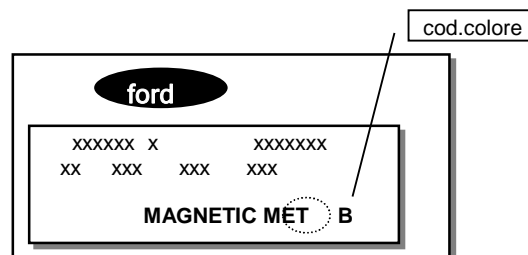

FORD

POSIZIONAMENTO TARGHETTA:

interno vano motore, battuta porta lato guida o battuta porta lato passeggero

B = Identifica il
Codice Colore
0 = Identifica l'Anno

ECOSPORT		
CODICE	NOME COLORE	COLOR PROFI SYSTEM
PASTELLI		
---	Blaze blue	SB225.70
---	Frozen white	SA137.00
FN5AWWA - FN5A	Grey matter	SA280.40
---	Race red	SR114.10
MET - MICA - PEARL		
---	Agate black	MA962.3525
---	Desert island blue	---
LTSEWTA	Fantastic red TC	---
---	Luxe yellow	---
---	Magnetic	MA746.79
PK	Solar silver	MA445.85
TETTO		
---	Absolute black (shadow)	MA949.2325